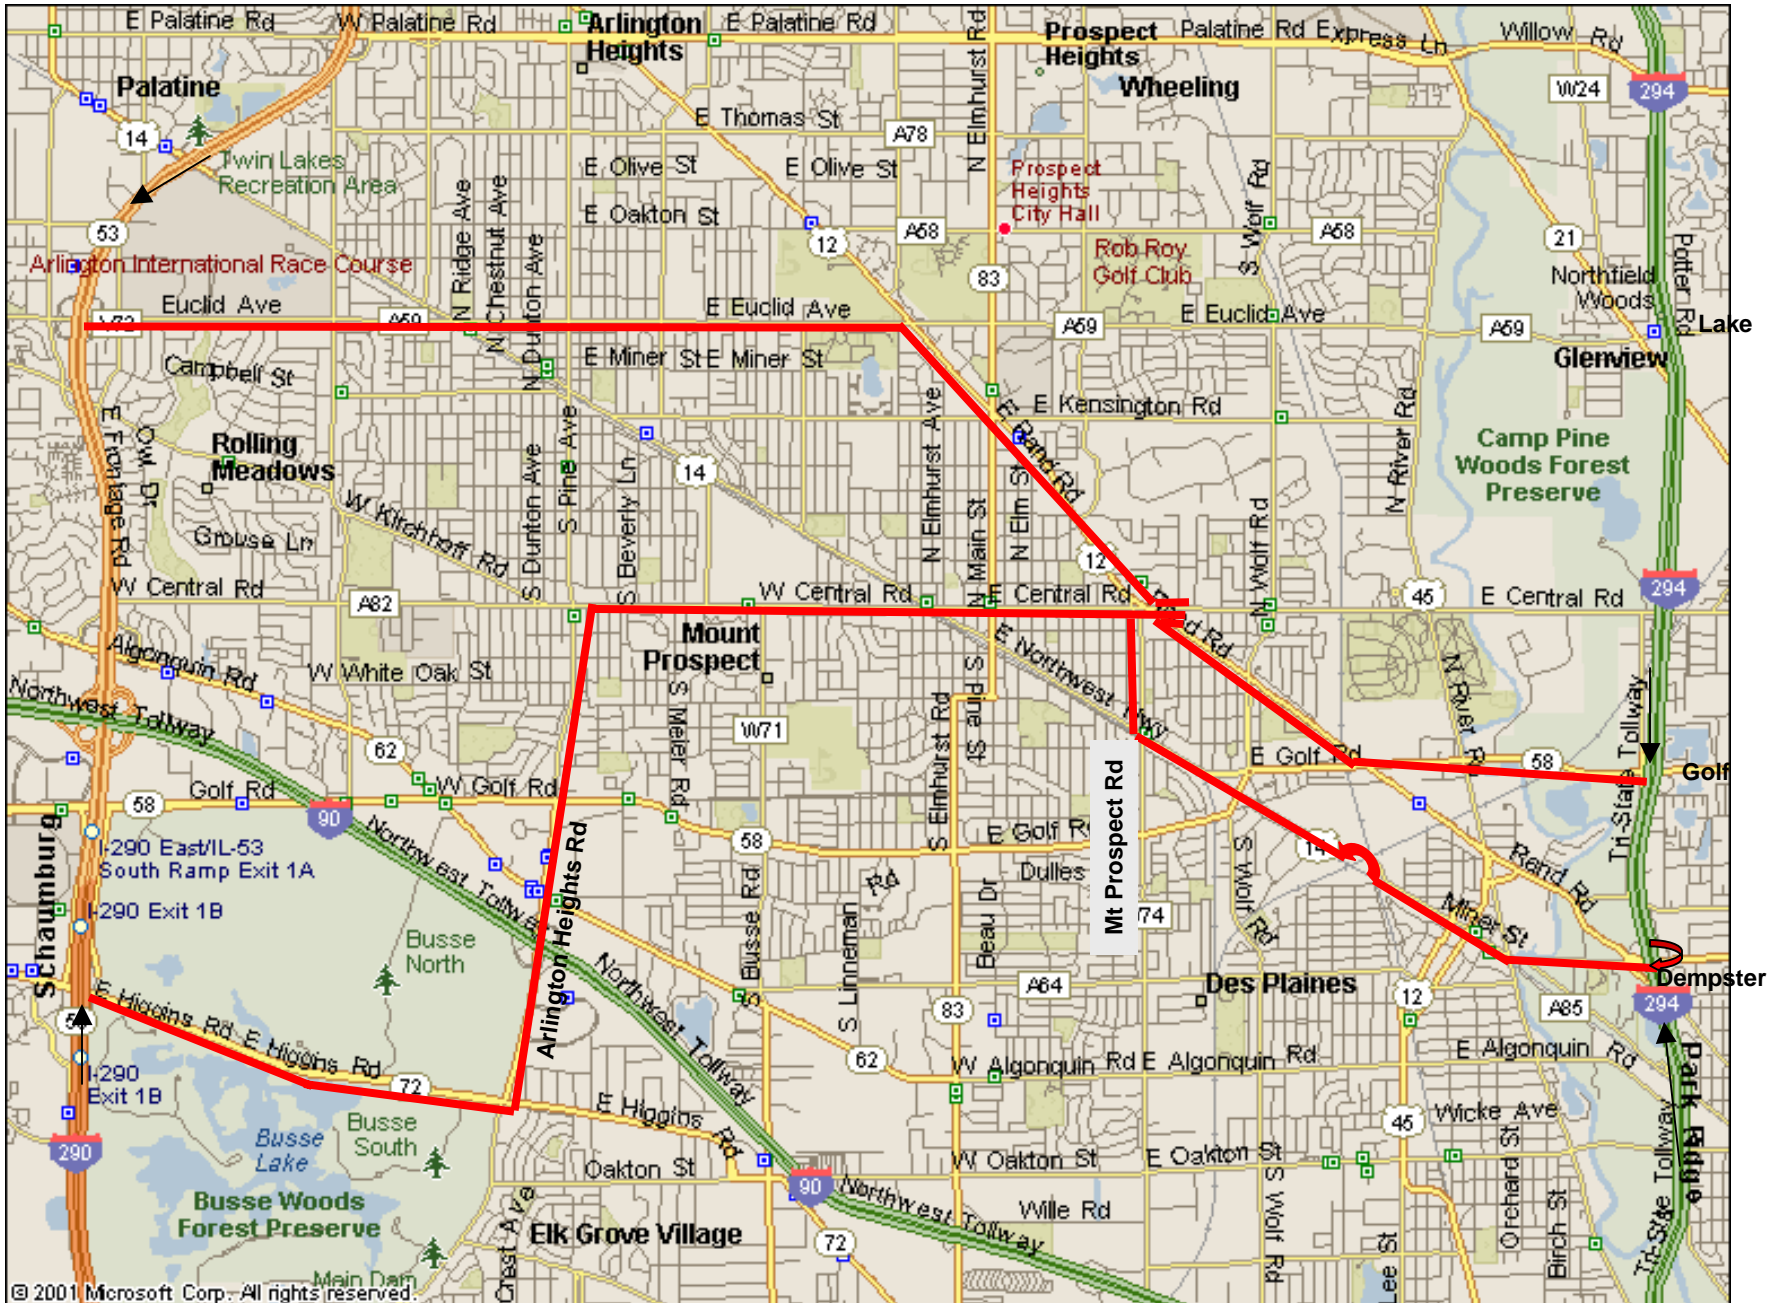

ARE/Edgar Cayce Holistic Center Area - Corresponding to Directions
259 E Central Rd (within Unity Northwest Church) 847-299-6535